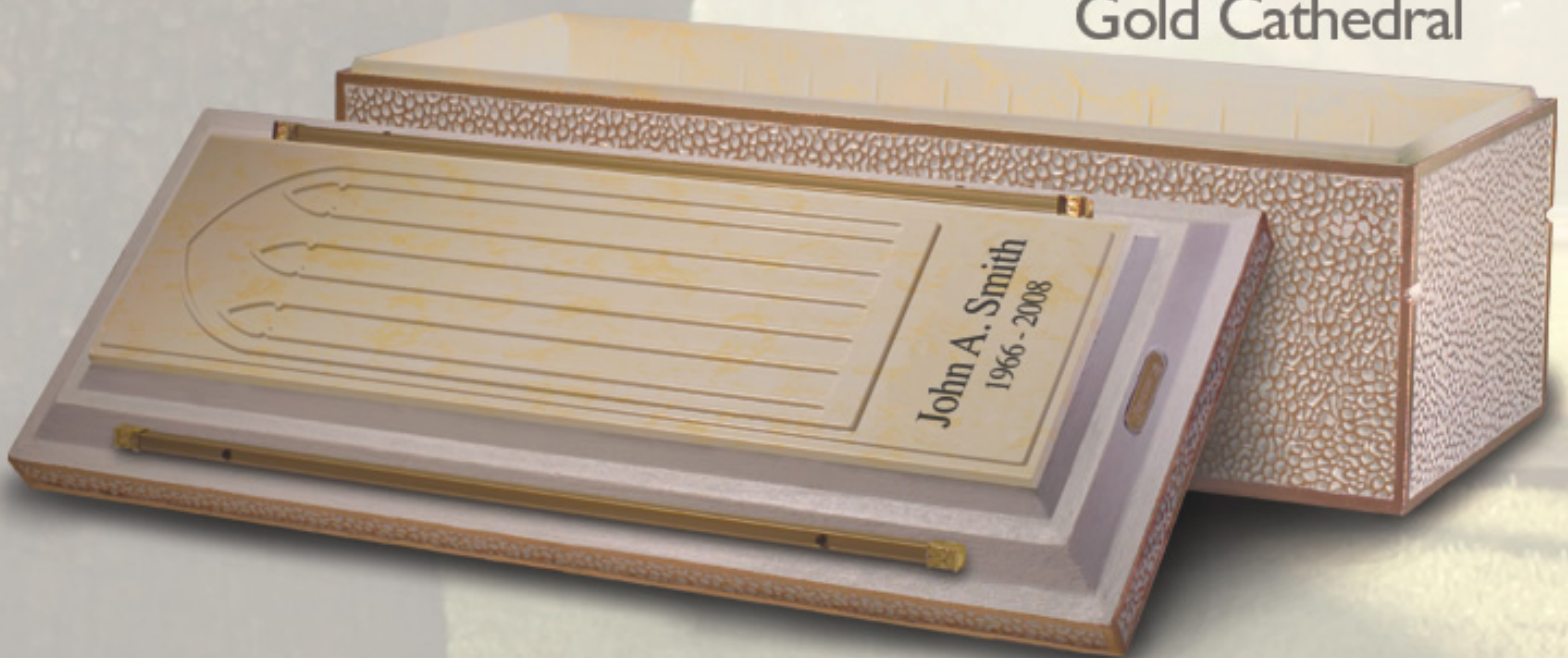

Standard

DOUBLE WALL PROTECTION

Gold Cathedral

PATRICIAN®

Hand-applied exterior finish

Decorative bar handles

High Impact Fberlon® liner

Exclusive Integra-seal® butyl sealant