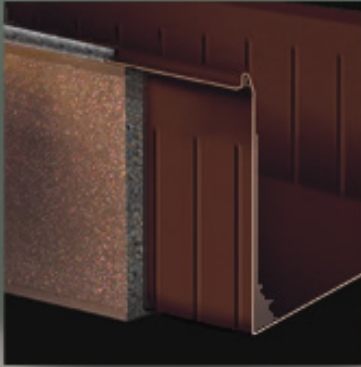

## BRONZE<sup>®</sup>

Metal Inner Liner

Hand-applied exterior finish

Decorative bar handles

High Impact Fiberlon<sup>®</sup> liner

Exclusive Integra-seal<sup>®</sup> butyl sealant

## TIARA<sup>®</sup>

Hand-applied exterior finish

Decorative bar handles

Poly-ribbed Durapreme<sup>®</sup> liner

Exclusive Integra-seal<sup>®</sup> butyl sealant