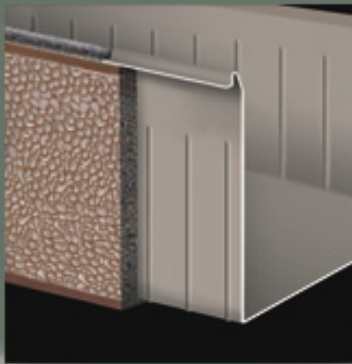

## BRONZE<sup>®</sup>

Metal Inner Liner

Hand-applied exterior finish

Decorative bar handles

High Impact Fiberlon<sup>®</sup> liner

Exclusive Integra-seal<sup>®</sup> butyl sealant

# Standard

DOUBLE WALL PROTECTION

Gold Cathedral